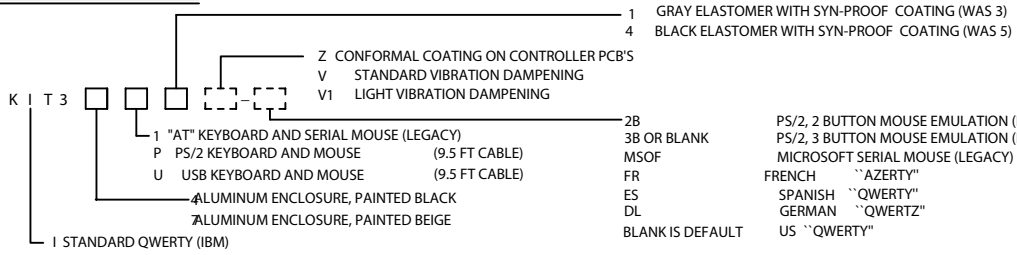

SPECIFICATION:

- TEMPERATURE: -25°C TO +80°C
-40°C TO +80°C OPTIONAL SPECIAL ORDER
- SEALING: ALL KEYS ARE NEMA 4 (IP66), TRACKBALL IS NEMA 12 (IP54)
- SHOCK: 20G (N) 11 msec. per MIL-STD-810
- WEIGHT: ALUMINUM: 8 Lb 2.4 OZ (3.7Kg)
- STANDARD: CE ROHS, REACH, FCC CLASS B

ORDERING INFORMATION:

NOTES:

- EACH RAIL IS RATED FOR 80 LB. LOAD.
- RAILS LOCK IN EXTENDED POSITION, 13.5" TRAVEL
- FRAME AND MOUNTING PLATE .10 THICK ALUMINUM
- SHIP WITH RAIL SET, HARDWARE AND
- INSTRUCTION #811637