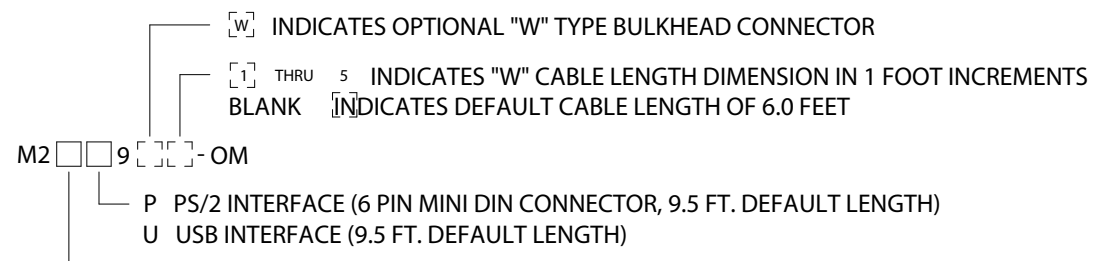

ORDERING INFORMATION:

- 0 STAINLESS STEEL ENCLOSURE
- 5 ALUMINUM ENCLOSURE, PAINTED

CTI ELECTRONICS CORPORATION	
110 Old South Ave, Stratford, CT 06615 - Tel 203 / 386-9779 - Fax 203 / 378-4986 - www.ctielectronics.com	
TITLE: NEMA 4X HAND HELD ORBITALMOUSE™ (BUTTON STYLE POINTER) MODEL M2009-OM SERIES	
REV.	DATE: 03-30-05
APPROVED:	DRAWN: SJS / VI
B 761758	