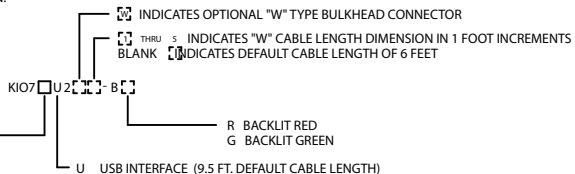

ORDERING INFORMATION:

WEIGHT SPECIFICATION:

CTI ELECTRONICS CORPORATION	
11000 South Main Street, Stamford, CT 06115, Tel 203 / 386-9779, Fax 203 / 378-4986, www.ctielectronics.com	
TITLE: NEMA 4/4X (IP66) USB BACK-LIT KEYBOARD WITH ORBITALMOUSE™ (BUTTON STYLE POINTER) MODEL K107XU2 SERIES	
REV. 08-25-09	DATE: 08-25-09
APPROVED: SJS / VI	DRAWN: SJS / VI
B 761766