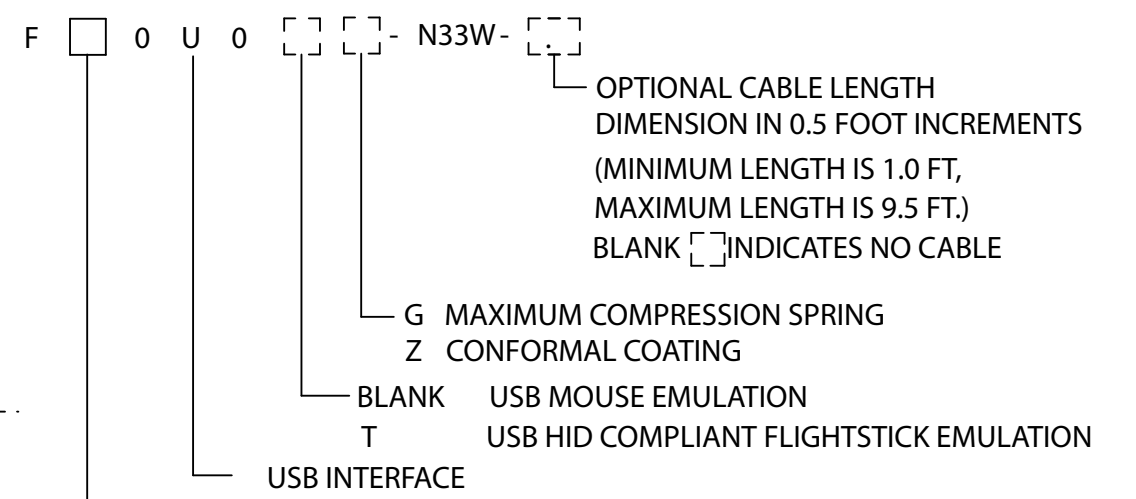

**ORDERING INFORMATION**

- 1 4-40 THREADED BRASS INSERTS
- 3 3MM THREADED BRASS INSERTS

**NOTES** DIMENSIONS ARE IN INCHES [MILLIMETERS]

**CTI ELECTRONICS CORPORATION**  
[WWW.CTIELECTRONICS.COM](http://WWW.CTIELECTRONICS.COM)

**NEMA 4 (IP66) MEDICAL / CLEANROOM  
 OEM MEDICAL MOUSE OR USB FLIGHTSTICK  
 PARYLENE COATED, F10U0-N33W SERIES**

**761849**

DATE 08-25-15

APPROVED

SHEET 1 OF 1

DRAWN BY PSB

COPYRIGHT 2015 CTI ELECTRONICS CORP.  
 SPECIFICATIONS SUBJECT TO CHANGE WITHOUT NOTICE