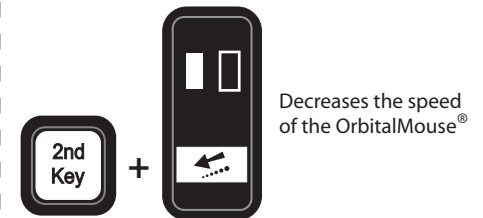

front: OEM (4.456" x 11.625" x 0.53")
Reference B761767.pdf

back: Plug-N-Play (6.13" x 12.33" x 1.32")
Reference B761766.pdf

U.S. Patent No. 7,499,032
U.S. Patents Pending 12/344368
Cage Code No. 0K9X9

- Brings up the application help menu
- Renames a selected item
- Displays the Find: All Files dialog box
- Opens the Shut Down dialog box
- Refreshes the contents of a dialog box or window
- Moves the cursor in the structure of browser window; goes to the next pane or frame
- Performs a Spelling and Grammar check
- Extends the current selection; brings up start up menu while booting system
- Updates selected fields
- Displays the Start menu
- Prevents movement of the left and right mouse buttons
- Decreases the intensity of the keyboard's backlighting
- Increases the intensity of the keyboard's backlighting

- Returns to beginning of document or current line
- Returns to end of document or current line
- Scrolls page up without moving caret (blinking vertical line)
- Scrolls page down without moving caret
- Activates the menu bar
- Enters full screen mode; otherwise known as 'KIOSK' mode
- Chooses 'Save As' command
- Switches between 'overtyping' and 'insert' text-entering modes
- Locks all scrolling techniques
- Captures current screen image and saves it to the computer's clipboard
- Pauses the loading of certain programs
- Terminates an established modem connection
- Used as a substitution for the right-mouse button to launch context menus